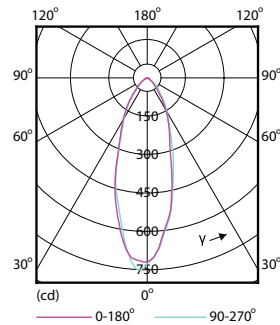

SceneSwitch LED Lamps 50W GU10 827 36D SSW