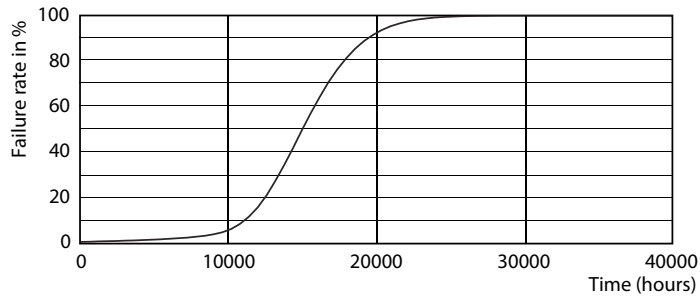

SceneSwitch LEDspot

Lebensdauer

SceneSwitch LED Lamps 50W GU10 827 36D SSW

SceneSwitch LED Lamps 50W GU10 827 36D SSW